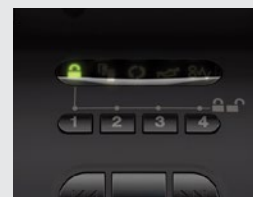

Auto Feed Chamber
Feeds stacked documents up to and including legal size. Automatic rollers feed stacks smoothly through blades.

Staple and Paper Clip Compatible
Patented design reliably handles documents fastened with staples and paper clips, even in the auto feed chamber.